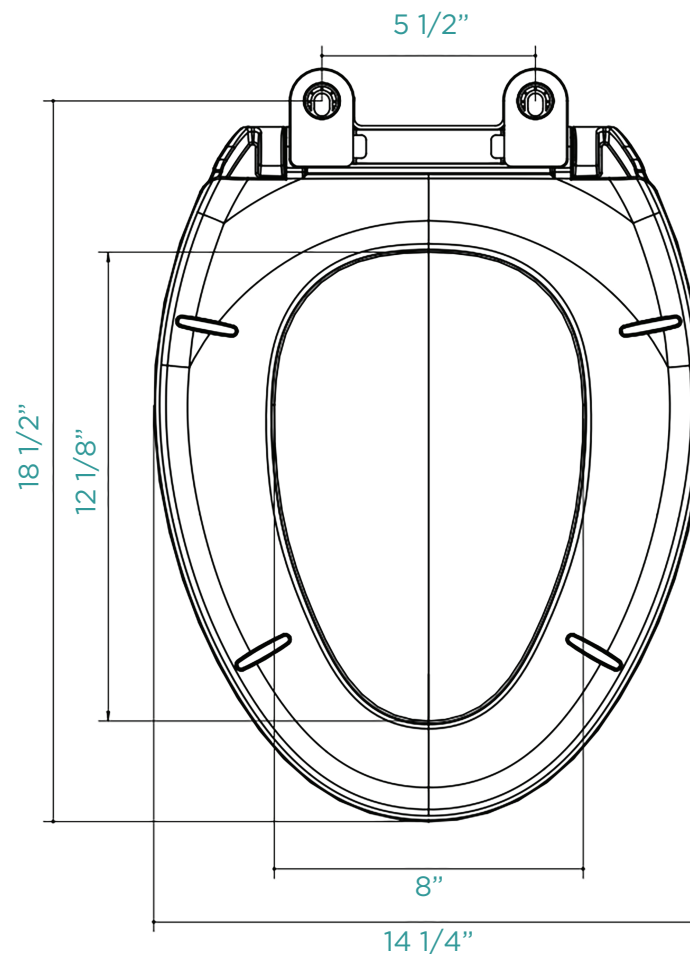

SPECIFICATIONS / TECHNICAL DATA

**ELONGATED
TOILET SEAT**

ATTENTION! Dimensions may vary by up to 3/8". It is highly recommended to pull all dimensions of actual model for installation and measuring purposes.